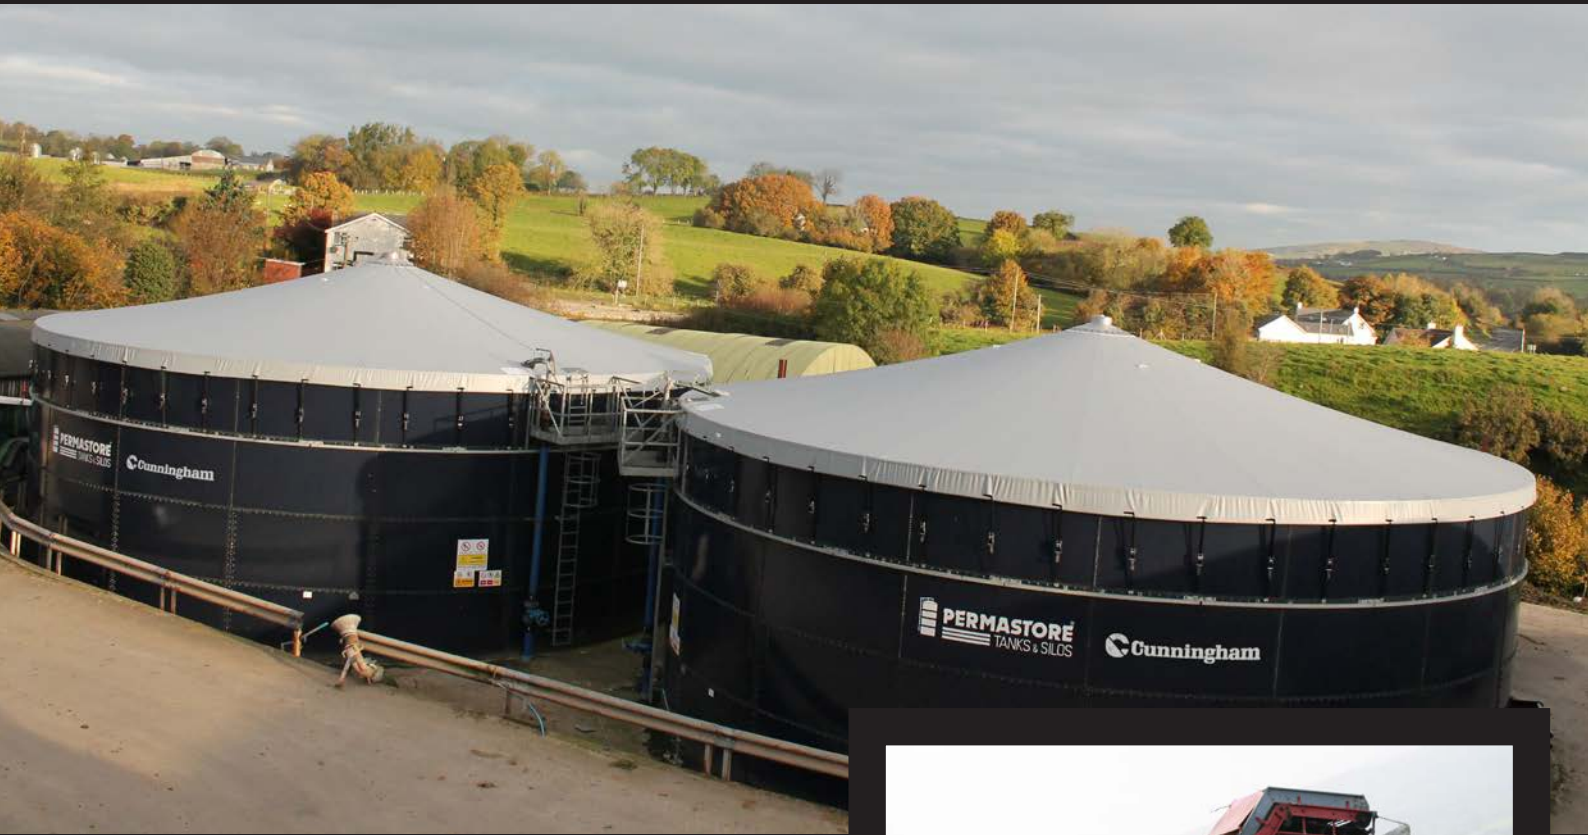

Agricultural

**CLEVER
PROTECTIVE
COVERS**

Cunningham specialises in the design and manufacture of custom textile covers that protect from the elements. Every project we undertake is entirely bespoke, each job benefits from our wealth of expertise and our meticulous attention to detail.